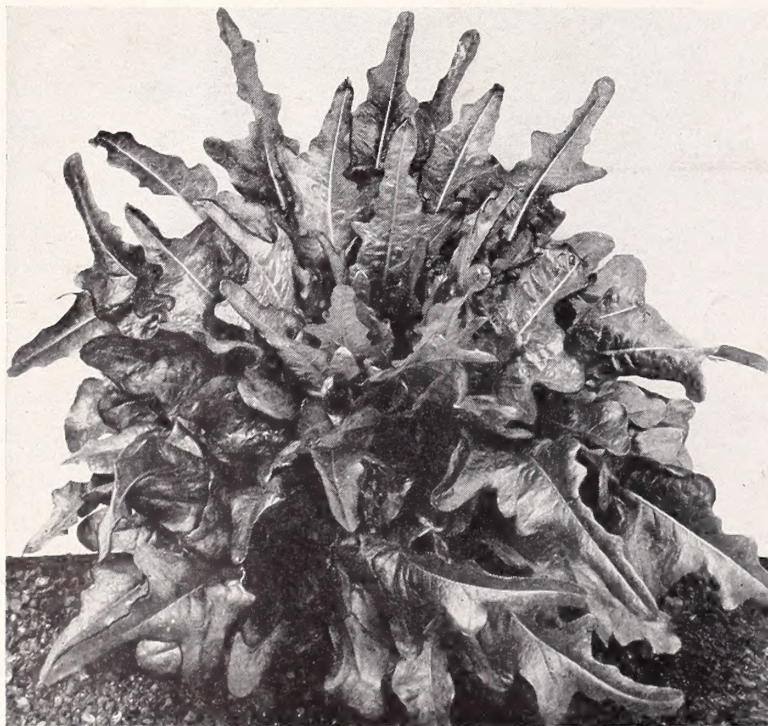

BB301 - Black & white electrotype, price each $3.25

BB304 - Full color nickeltypes, price per set $15.25